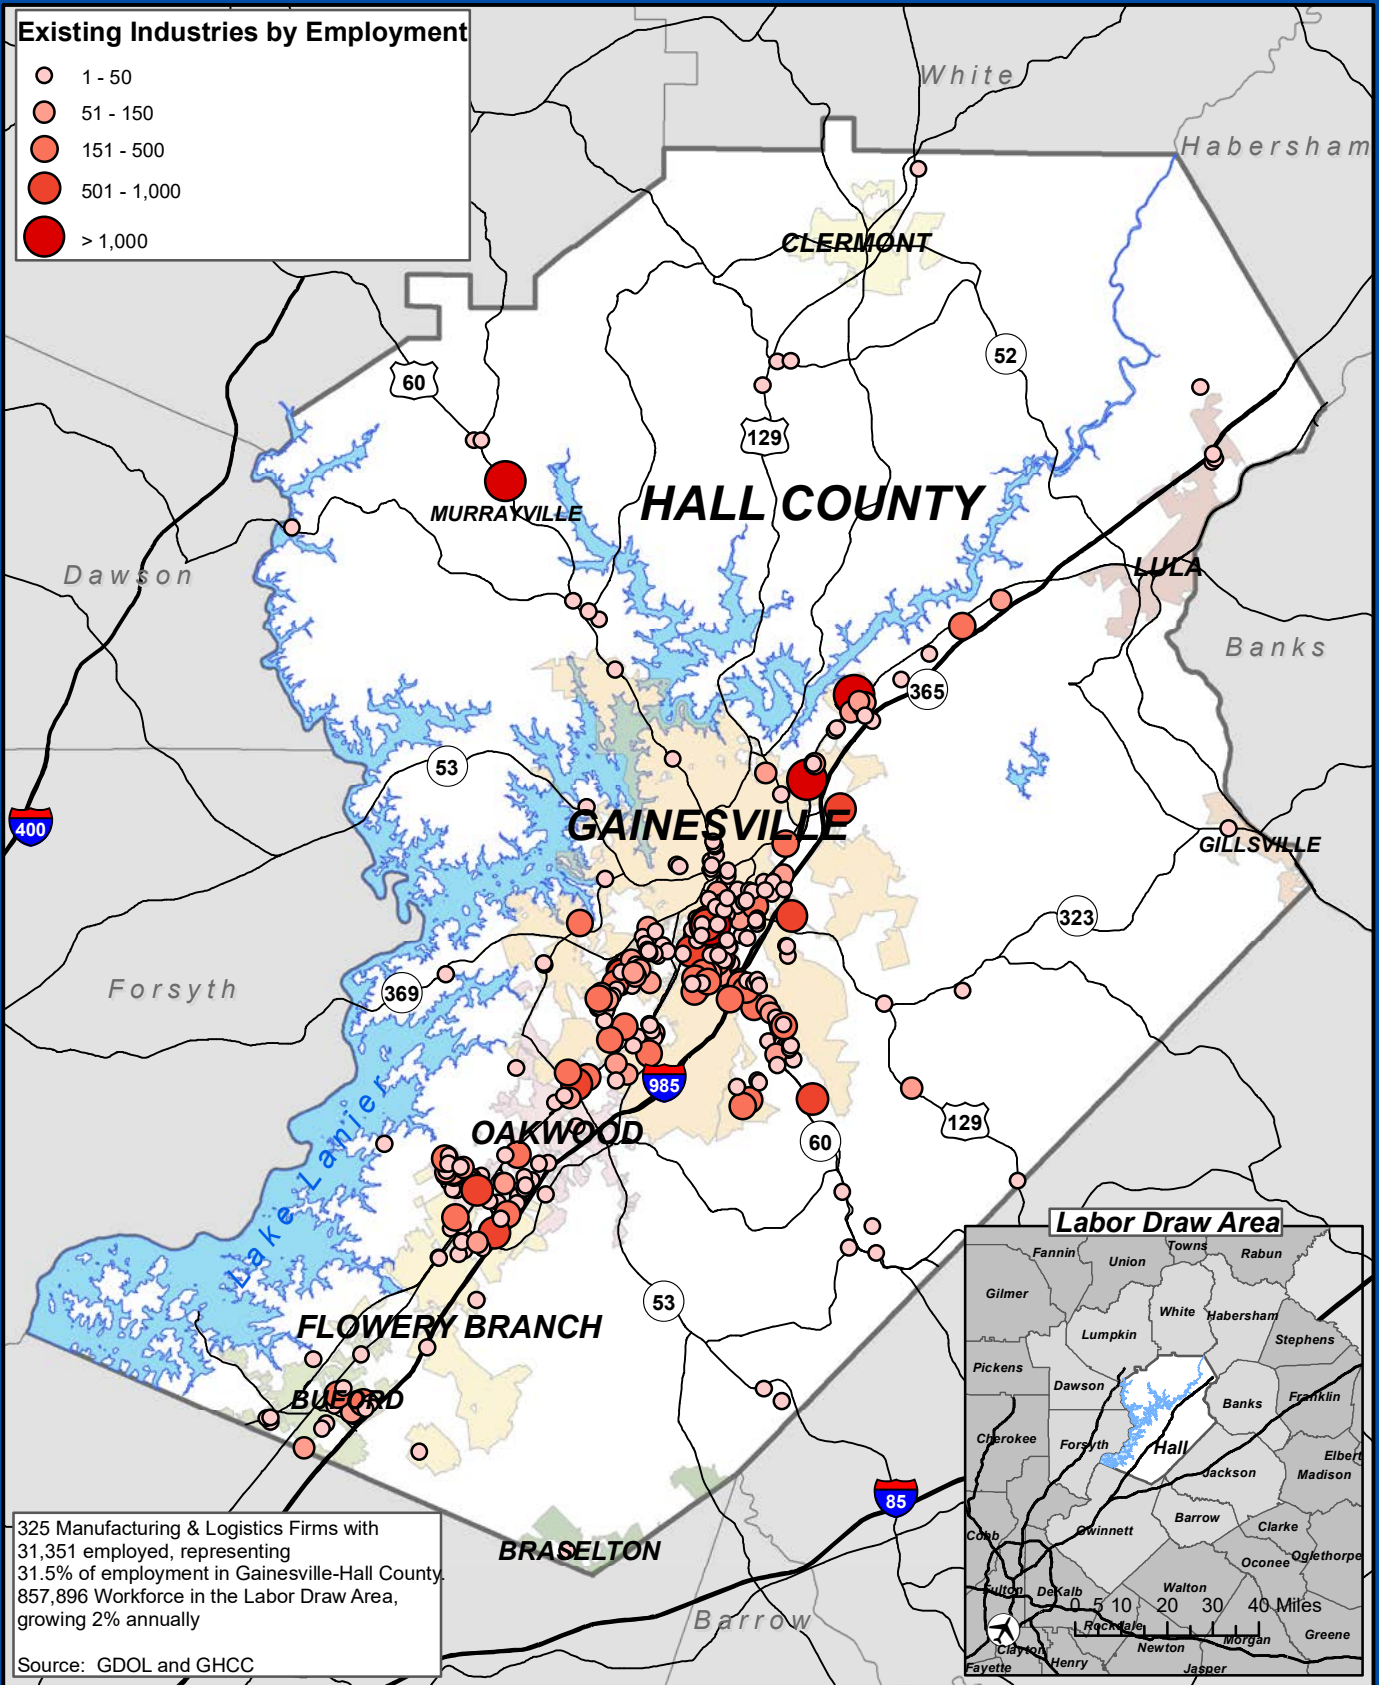

Existing Industries by Employment

- 1 - 50
- 51 - 150
- 151 - 500
- 501 - 1,000
- > 1,000

325 Manufacturing & Logistics Firms with 31,351 employed, representing 31.5% of employment in Gainesville-Hall County, 857,896 Workforce in the Labor Draw Area, growing 2% annually

Source: GDOL and GHCC

Labor Draw Area

**Existing Industries - 2020
Gainesville-Hall County MSA, GA**