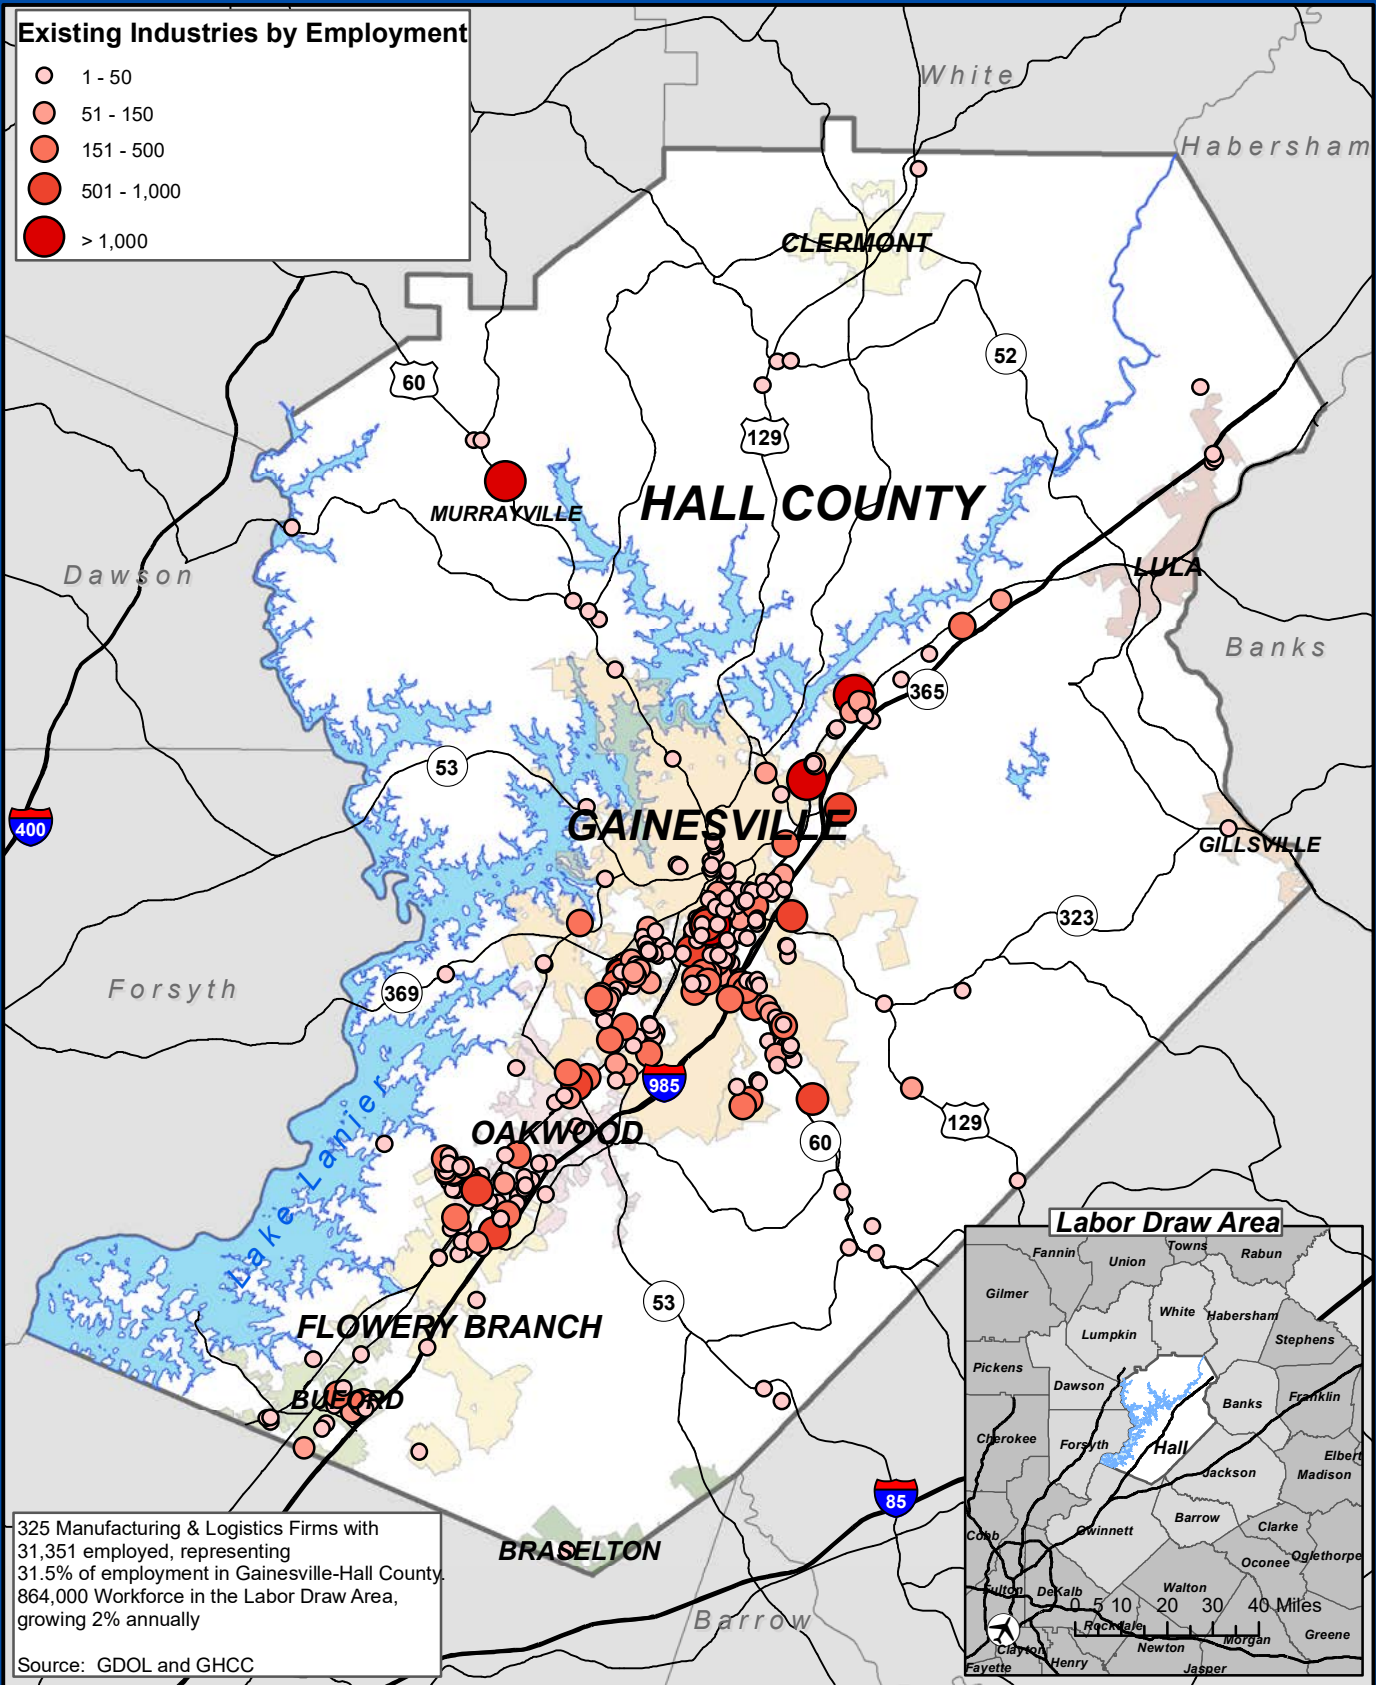

**Existing Industries by Employment**

- 1 - 50
- 51 - 150
- 151 - 500
- 501 - 1,000
- > 1,000

325 Manufacturing & Logistics Firms with 31,351 employed, representing 31.5% of employment in Gainesville-Hall County, 864,000 Workforce in the Labor Draw Area, growing 2% annually

Source: GDOL and GHCC

**Existing Industries - 2021  
Gainesville-Hall County MSA, GA**