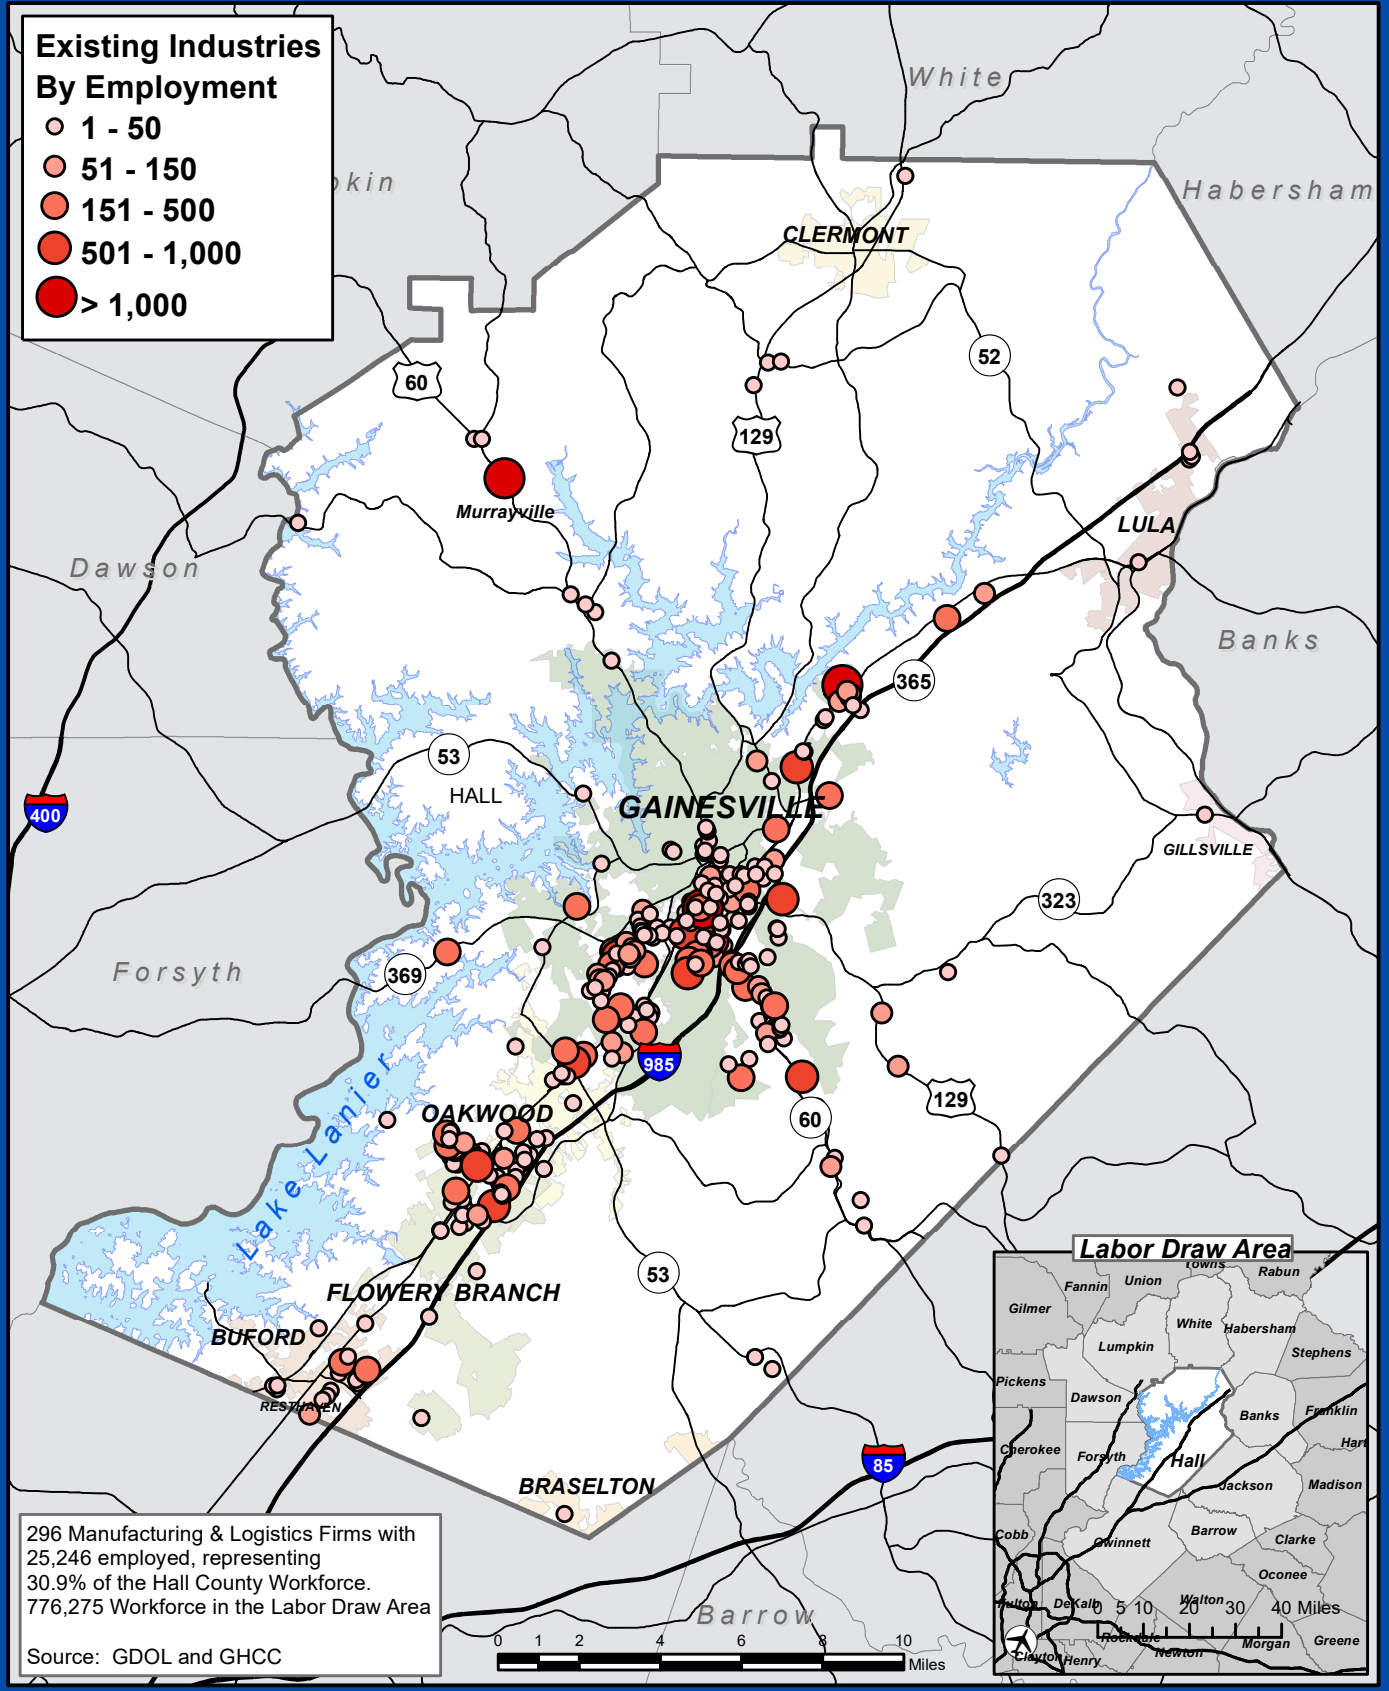

**Existing Industries  
By Employment**

- 1 - 50
- 51 - 150
- 151 - 500
- 501 - 1,000
- > 1,000

296 Manufacturing & Logistics Firms with  
25,246 employed, representing  
30.9% of the Hall County Workforce.  
776,275 Workforce in the Labor Draw Area

Source: GDOL and GHCC

**Existing Industries By Employment  
Gainesville-Hall County MSA, GA - 2017**